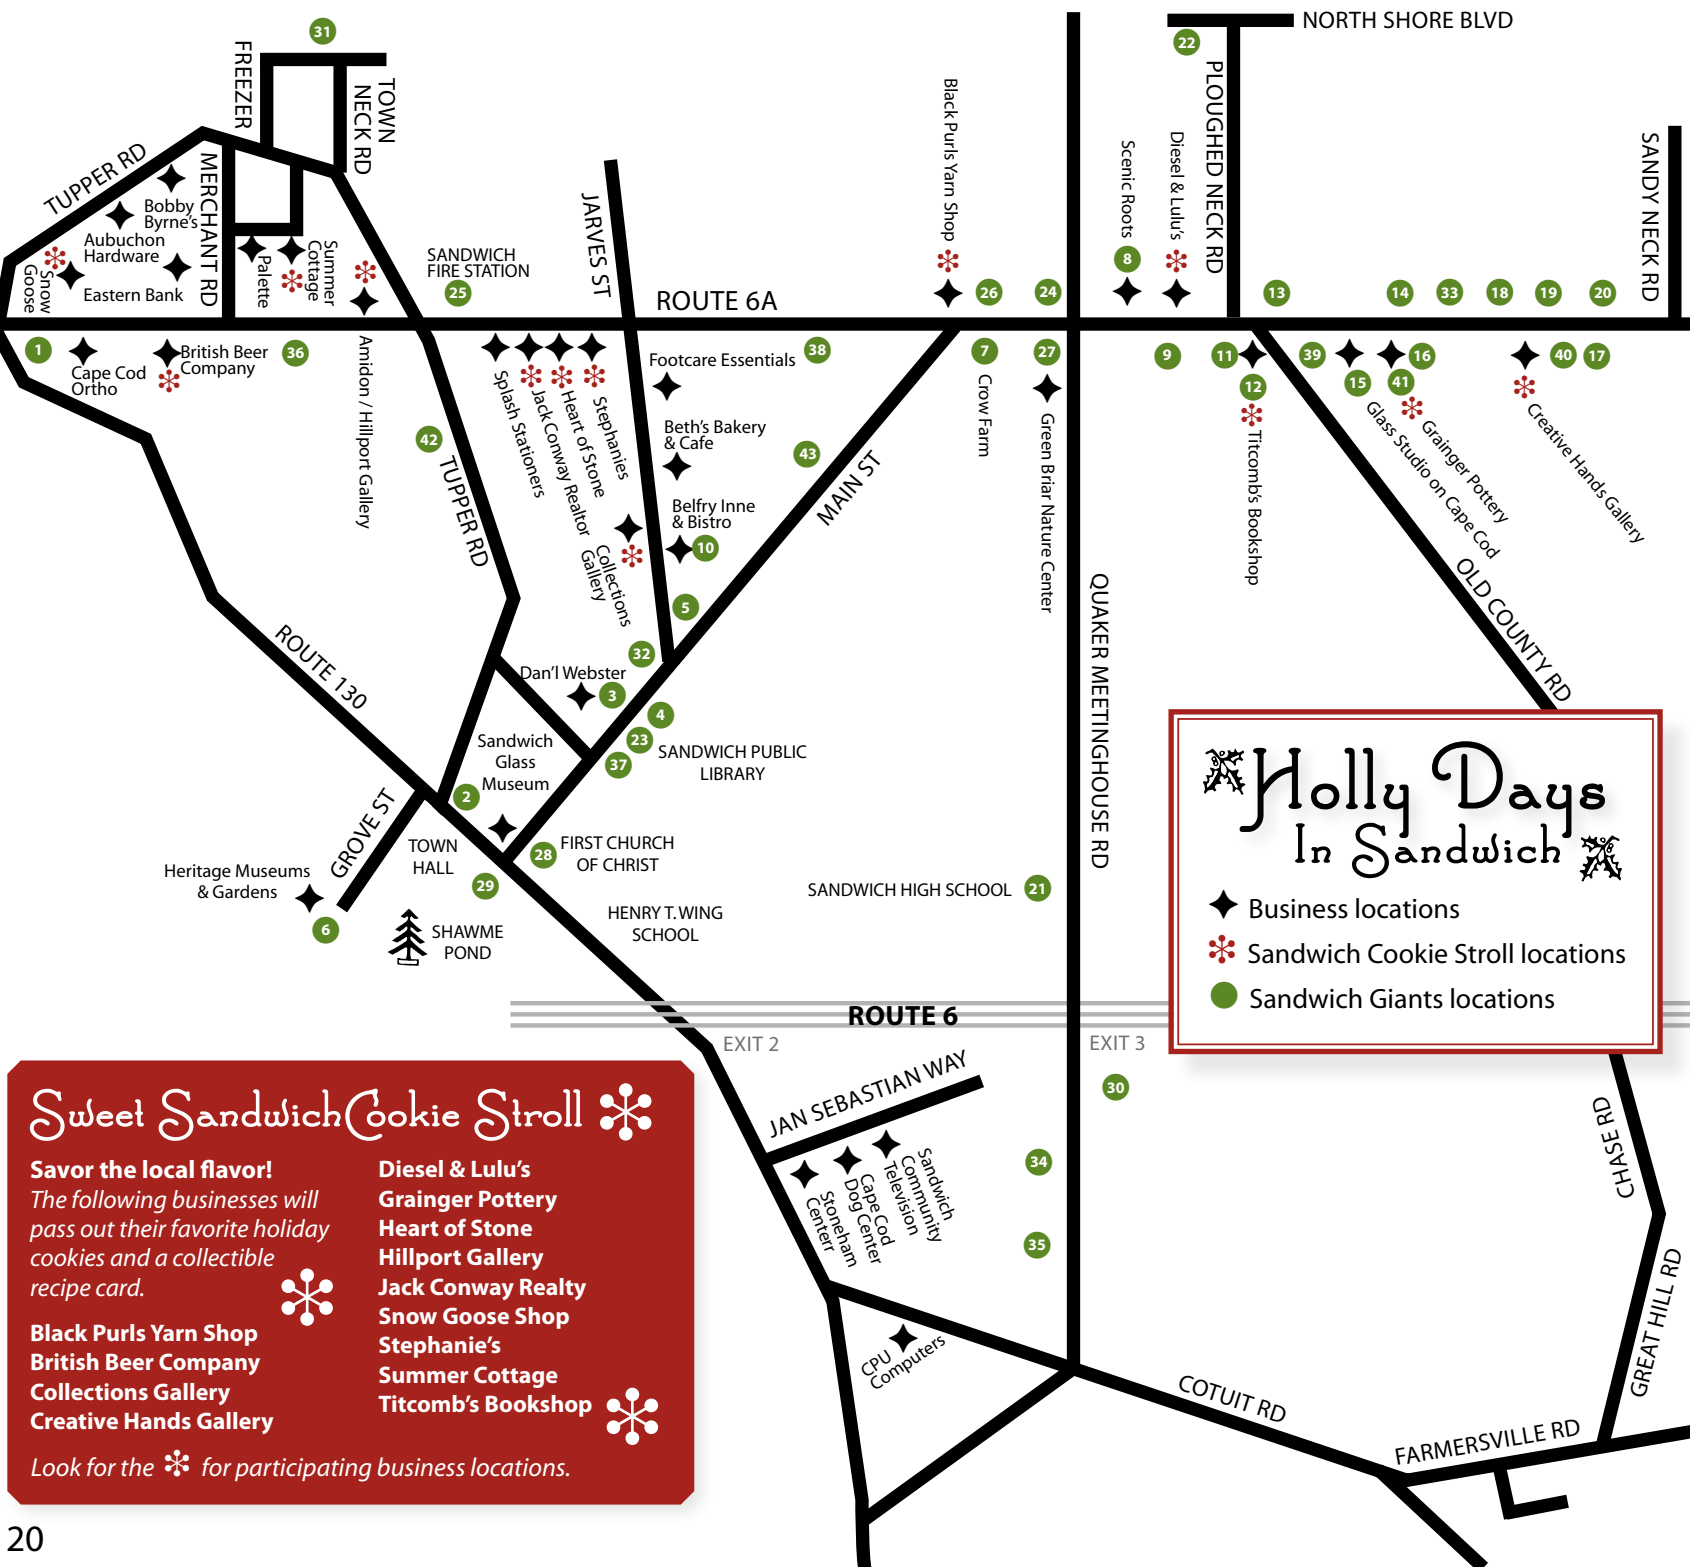

GIANT Light Sculptures

- 1 Angels
- 2 Dolphin Candlestick
- 3 Daniel Webster
- 4 Old Man Winter
- 5 Episcopal Shield
- 6 Carousel Horse
- 7 Crow
- 8 Gardener & Flowers
- 9 Lobsterman & Salty Lou
- 10 The Belfry Inn & Bistro
- 11 Holiday Treats
- 12 Colonial Man
- 13 Sand Dollar
- 14 Teddy the Baseball Player
- 15 Moto-San the Glassblower
- 16 Float Foundation Angel
- 17 Chef & Ice Cream Cone
- 18 "Just in Time" Student
- 19 Tootsie Roll Lollipop
- 20 The Family of Love
- 21 SHS Blue Knight & Squire
- 22 Cranberry Harvest Man
- 23 Reading Power
- 24 Wonderland Xmas Tree
- 25 Fireman with Hose
- 26 Wood Carver
- 27 Peter Rabbit
- 28 Rainbow Dove
- 29 First Night Lighthouse
- 30 Nativity
- 31 Pilot
- 32 The Fish
- 33 Service Man
- 34 Tax Man
- 35 The Kayaker
- 36 The Poinsettia
- 37 Chesterton
- 38 Paw Print
- 39 Firetruck
- 40 St. Michael
- 41 Big Fish
- 42 The Swan
- 43 The Mason Bee

Holly Days In Sandwich

◆ Business locations
❁ Sandwich Cookie Stroll locations
● Sandwich Giants locations

Sweet Sandwich Cookie Stroll ❁

Savor the local flavor!
The following businesses will pass out their favorite holiday cookies and a collectible recipe card.

Black Puris Yarn Shop
British Beer Company
Collections Gallery
Creative Hands Gallery

Diesel & Lulu's
Grainger Pottery
Heart of Stone
Hillport Gallery
Jack Conway Realty
Snow Goose Shop
Stephanie's
Summer Cottage
Titcomb's Bookshop

Look for the ❁ for participating business locations.